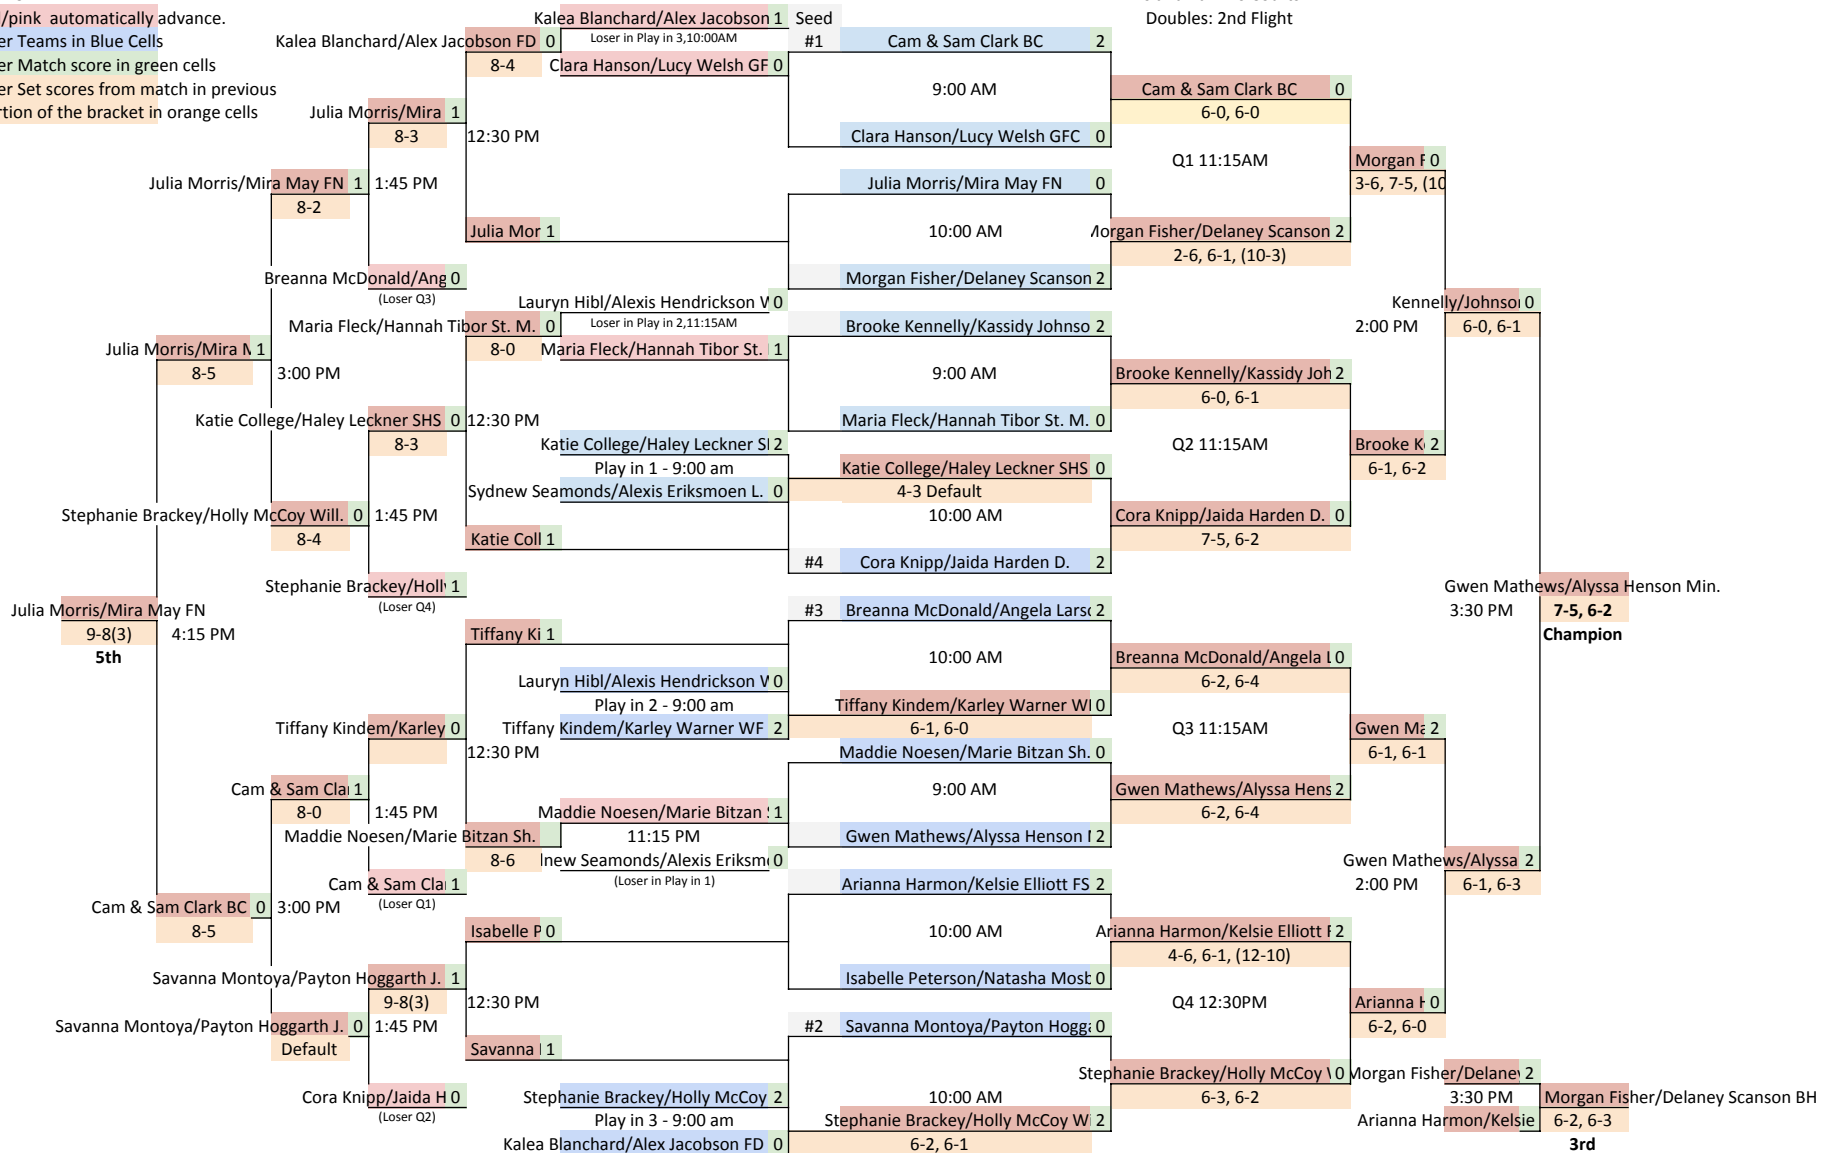

Singles #3

NOTES

- Red/pink automatically advance.
- Enter Teams in Blue Cells
- Enter Match score in green cells
- Enter Set scores from match in previous portion of the bracket in orange cells

Fargo North - 6 Courts
Singles: 3rd Flight

NOTES

- Red/pink automatically advance.
- Enter Teams in Blue Cells
- Enter Match score in green cells
- Enter Set scores from match in previous portion of the bracket in orange cells

Singles #6

Kennedy Elementary - 6 Courts
Singles: 6th Flight

Doubles #1

Fargo South - 5 Courts
Doubles: 1st Flight

NOTES

Red/pink automatically advance.

Enter Teams in Blue Cells

Enter Match score in green cells

Enter Set scores from match in previous

Doubles #2

Island Park - 6 Courts
Doubles: 2nd Flight

NOTES

- Red/pink automatically advance.
- Enter Teams in Blue Cells
- Enter Match score in green cells
- Enter Set scores from match in previous portion of the bracket in orange cells