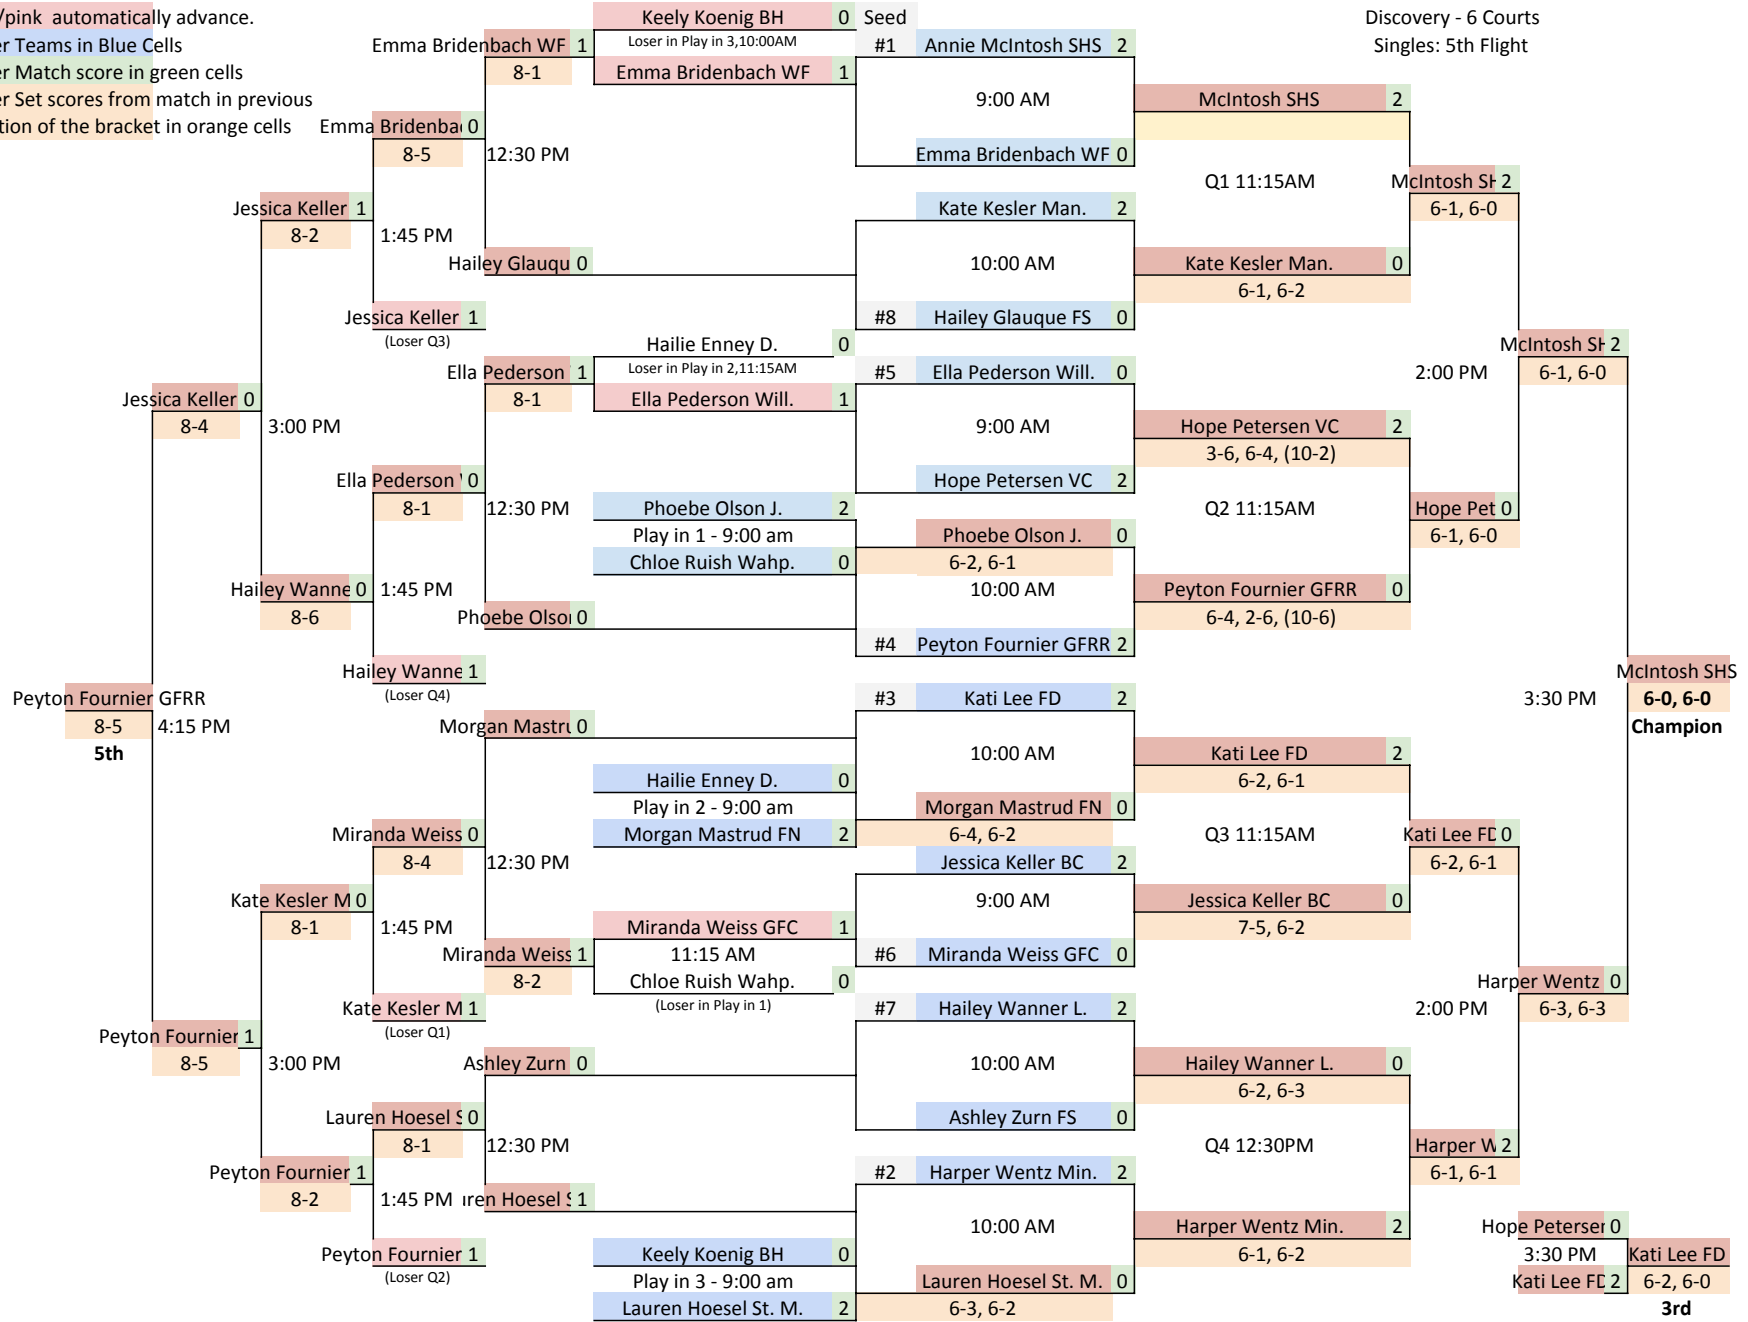

NOTES

Red/pink automatically advance.

Enter Teams in Blue Cells

Enter Match score in green cells

Enter Set scores from match in previous portion of the bracket in orange cells

Singles #2

West Fargo High School - 6 courts
Singles: 2nd Flight

Singles #3

NOTES

- Red/pink automatically advance.
- Enter Teams in Blue Cells
- Enter Match score in green cells
- Enter Set scores from match in previous portion of the bracket in orange cells

Fargo North - 6 Courts
Singles: 3rd Flight

Singles #4

NOTES

- Red/pink automatically advance.
- Enter Teams in Blue Cells
- Enter Match score in green cells
- Enter Set scores from match in previous portion of the bracket in orange cells

Fargo Davies - 6 Courts
Singles: 4th Flight

Singles #5

NOTES

- Red/pink automatically advance.
- Enter Teams in Blue Cells
- Enter Match score in green cells
- Enter Set scores from match in previous portion of the bracket in orange cells

Discovery - 6 Courts
Singles: 5th Flight