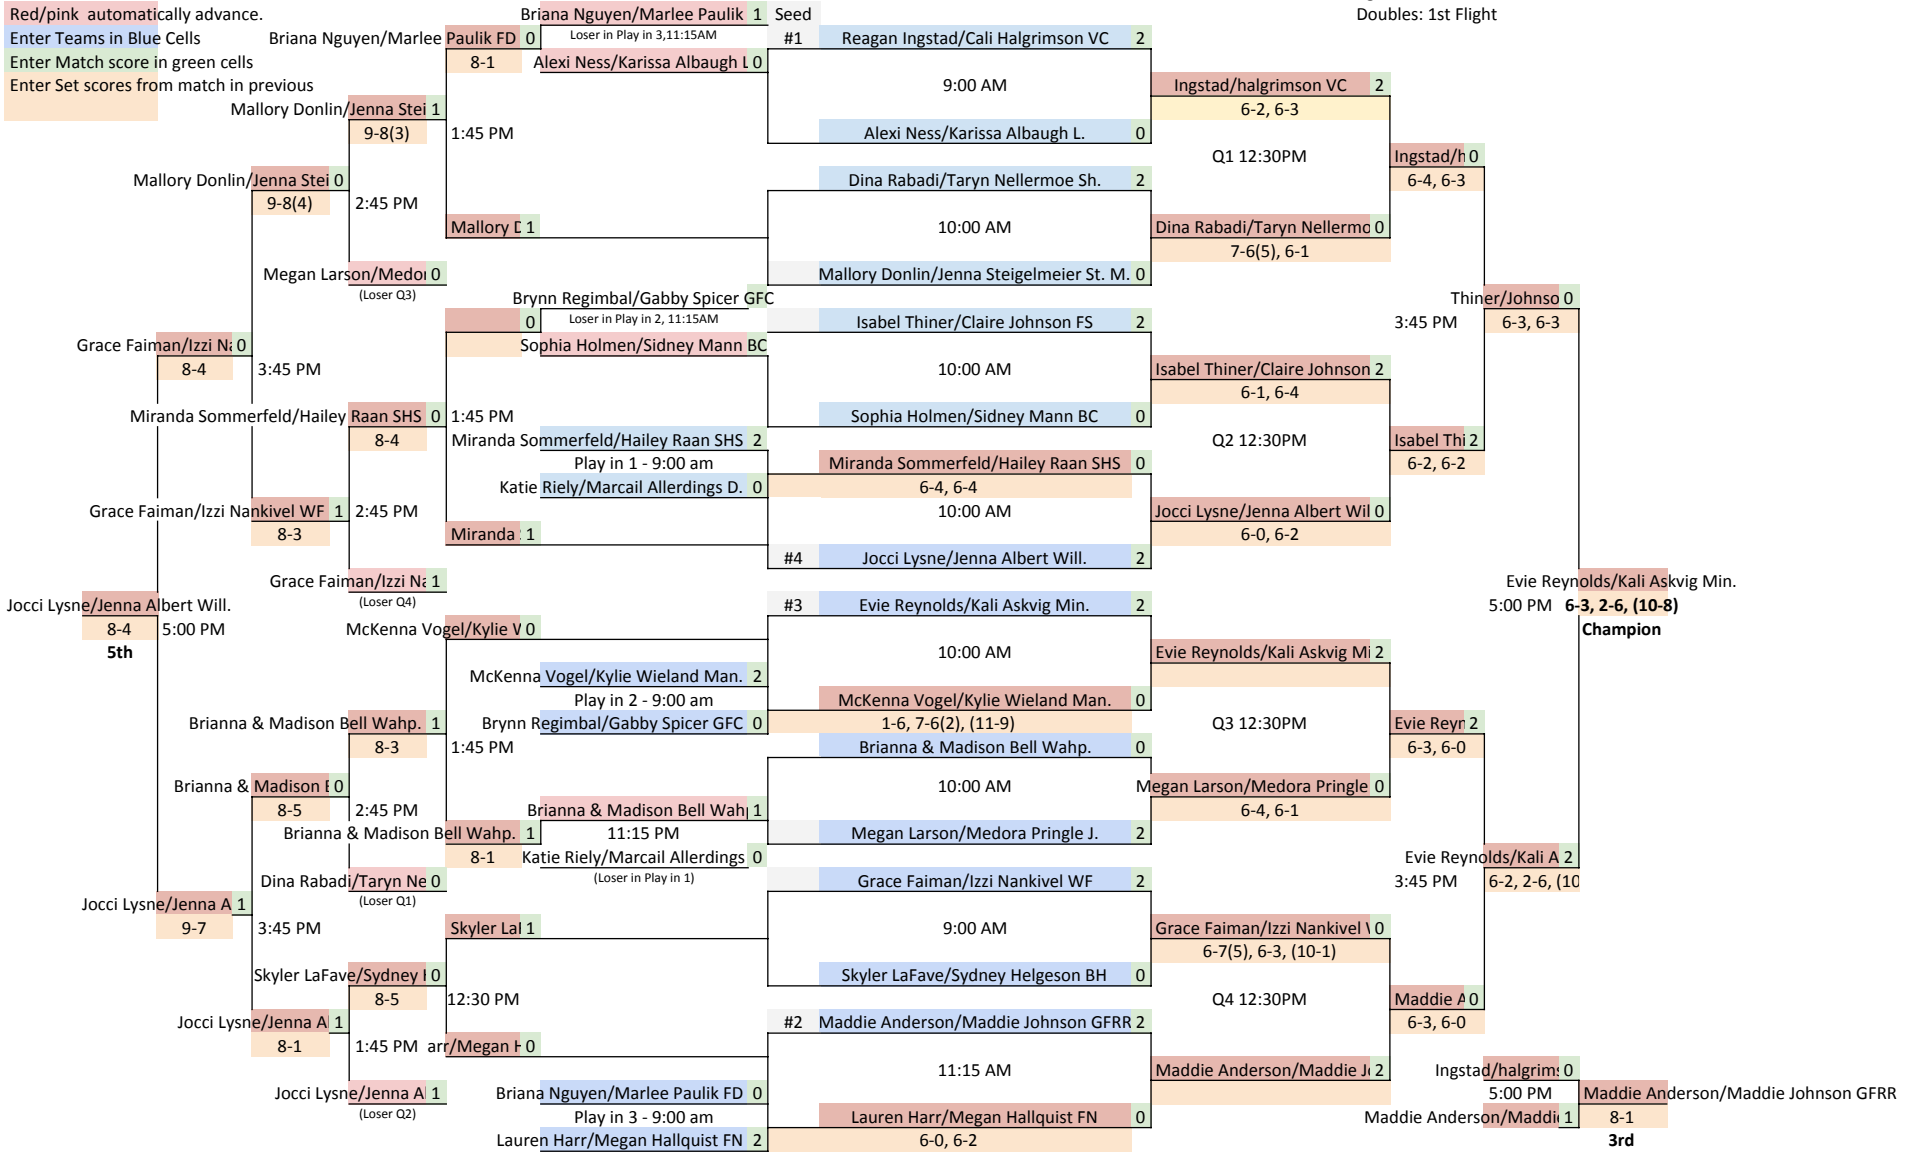

NOTES

Red/pink automatically advance.

Enter Teams in Blue Cells

Enter Match score in green cells

Enter Set scores from match in previous portion of the bracket in orange cells

Singles #2

West Fargo High School - 6 courts
Singles: 2nd Flight

Singles #3

NOTES

- Red/pink automatically advance.
- Enter Teams in Blue Cells
- Enter Match score in green cells
- Enter Set scores from match in previous portion of the bracket in orange cells

Fargo North - 6 Courts
Singles: 3rd Flight

Doubles #1

Fargo South - 5 Courts
Doubles: 1st Flight

NOTES

Red/pink automatically advance.

Enter Teams in Blue Cells

Enter Match score in green cells

Enter Set scores from match in previous

Doubles #2

Island Park - 6 Courts
Doubles: 2nd Flight

NOTES

- Red/pink automatically advance.
- Enter Teams in Blue Cells
- Enter Match score in green cells
- Enter Set scores from match in previous portion of the bracket in orange cells