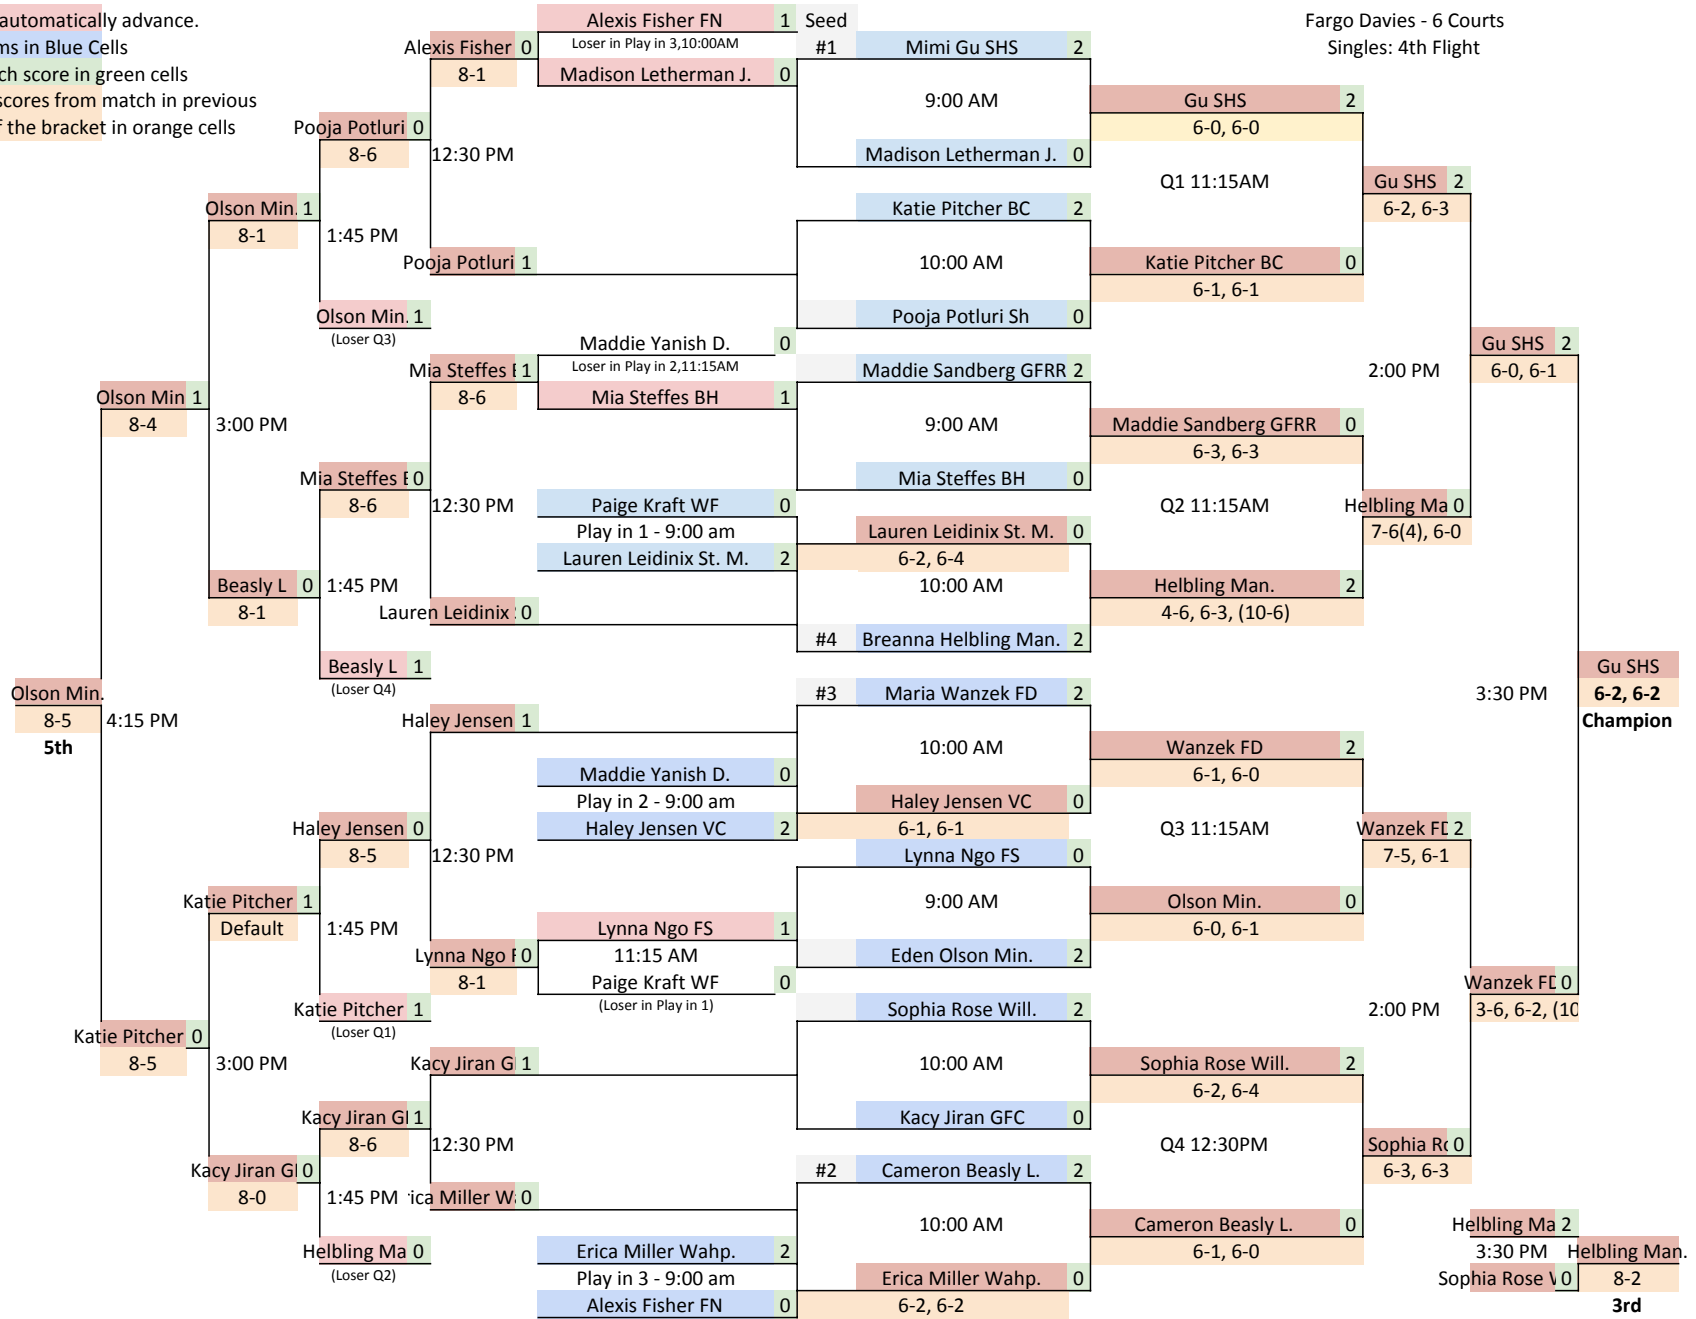

Singles #1

Sheynne - 6 courts
Singles: 1st Flight

NOTES

- Red/pink automatically advance.
- Enter Teams in Blue Cells
- Enter Match score in green cells
- Enter Set scores from match in previous portion of the bracket in orange cells

NOTES

Red/pink automatically advance.

Enter Teams in Blue Cells

Enter Match score in green cells

Enter Set scores from match in previous portion of the bracket in orange cells

Singles #2

West Fargo High School - 6 courts
Singles: 2nd Flight

Singles #3

NOTES

- Red/pink automatically advance.
- Enter Teams in Blue Cells
- Enter Match score in green cells
- Enter Set scores from match in previous portion of the bracket in orange cells

Fargo North - 6 Courts
Singles: 3rd Flight

Singles #4

NOTES

- Red/pink automatically advance.
- Enter Teams in Blue Cells
- Enter Match score in green cells
- Enter Set scores from match in previous portion of the bracket in orange cells

Fargo Davies - 6 Courts
Singles: 4th Flight