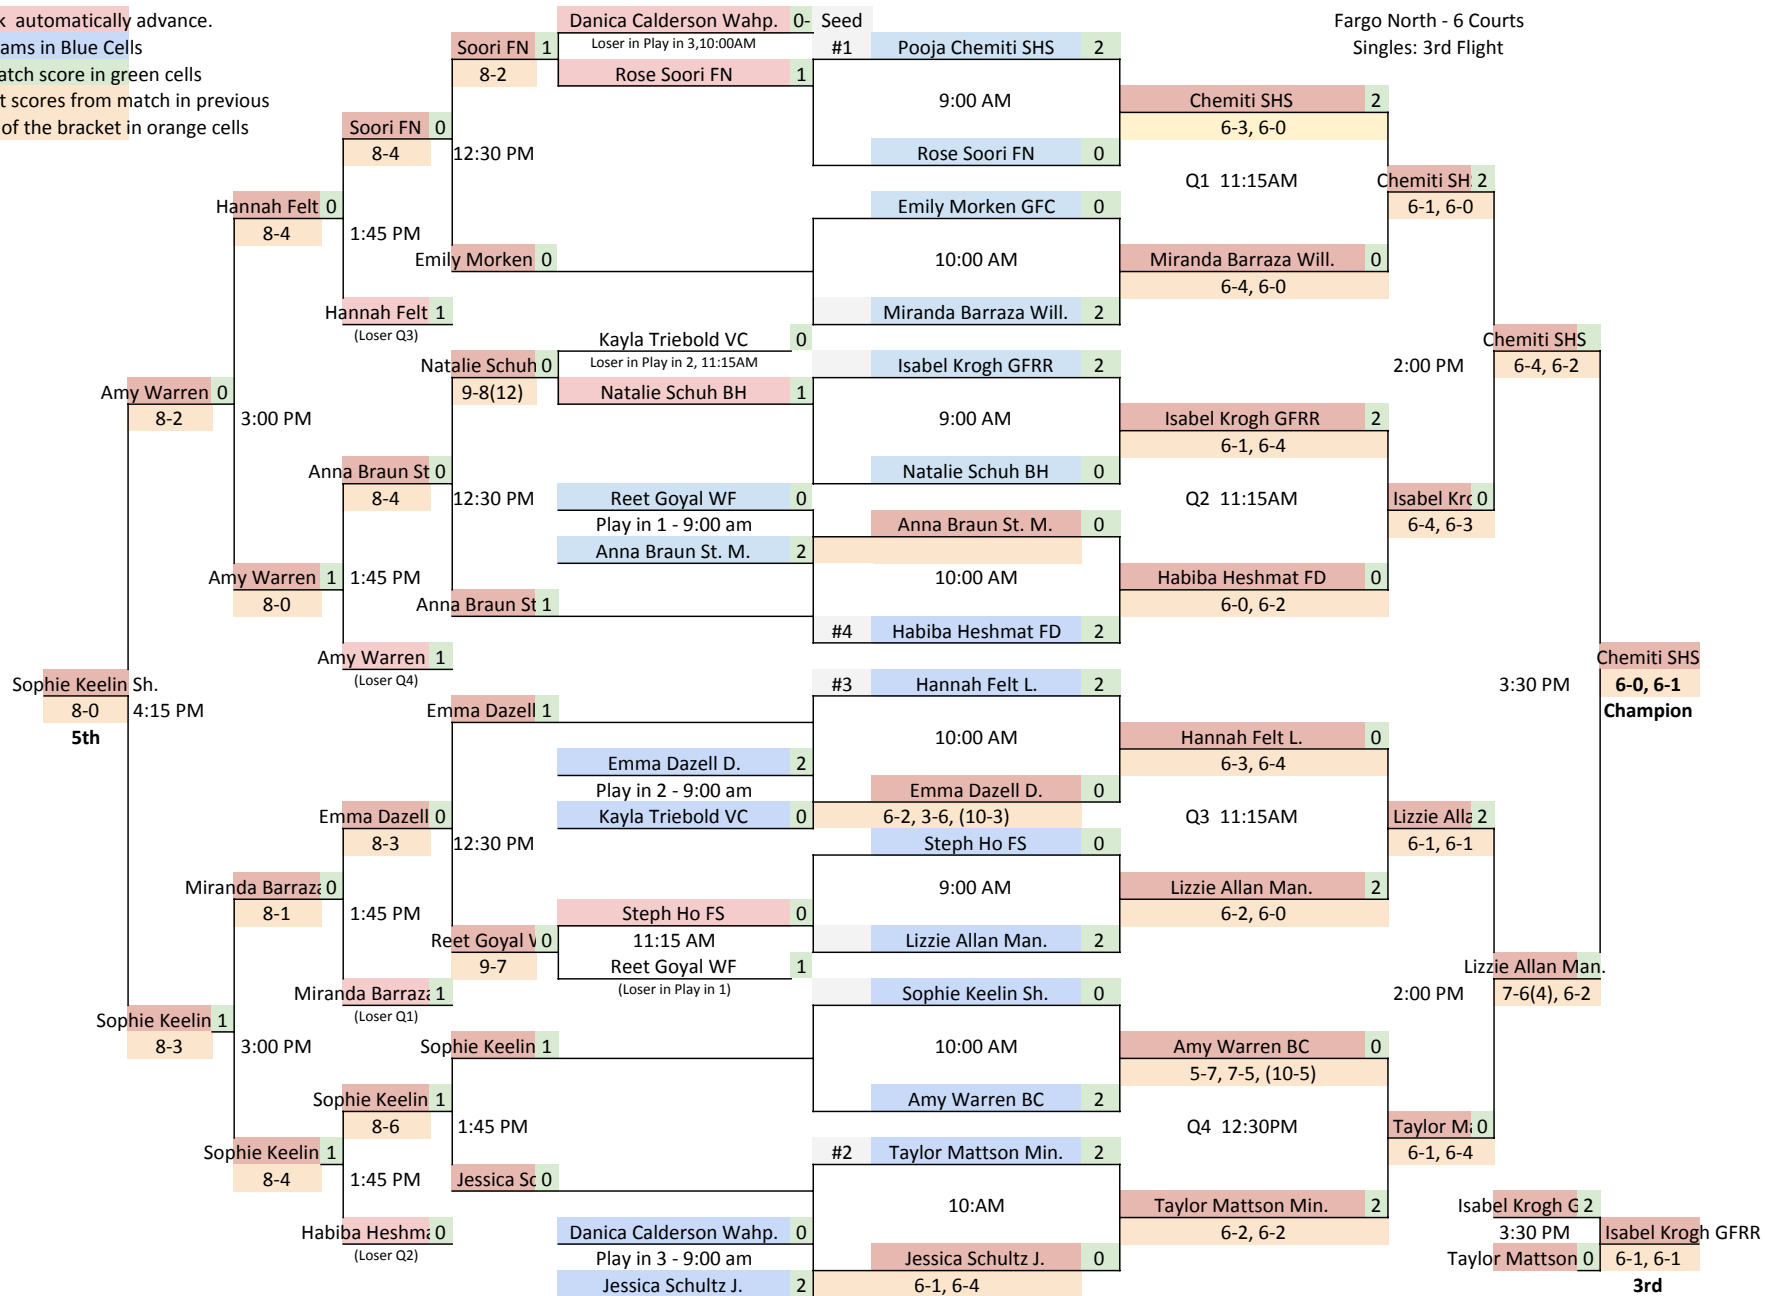

Singles #1

Sheynne - 6 courts
Singles: 1st Flight

NOTES

- Red/pink automatically advance.
- Enter Teams in Blue Cells
- Enter Match score in green cells
- Enter Set scores from match in previous portion of the bracket in orange cells

NOTES

Red/pink automatically advance.

Enter Teams in Blue Cells

Enter Match score in green cells

Enter Set scores from match in previous portion of the bracket in orange cells

Singles #2

West Fargo High School - 6 courts
Singles: 2nd Flight

Singles #3

NOTES

- Red/pink automatically advance.
- Enter Teams in Blue Cells
- Enter Match score in green cells
- Enter Set scores from match in previous portion of the bracket in orange cells

Fargo North - 6 Courts
Singles: 3rd Flight

Singles #4

NOTES

- Red/pink automatically advance.
- Enter Teams in Blue Cells
- Enter Match score in green cells
- Enter Set scores from match in previous portion of the bracket in orange cells

Fargo Davies - 6 Courts
Singles: 4th Flight