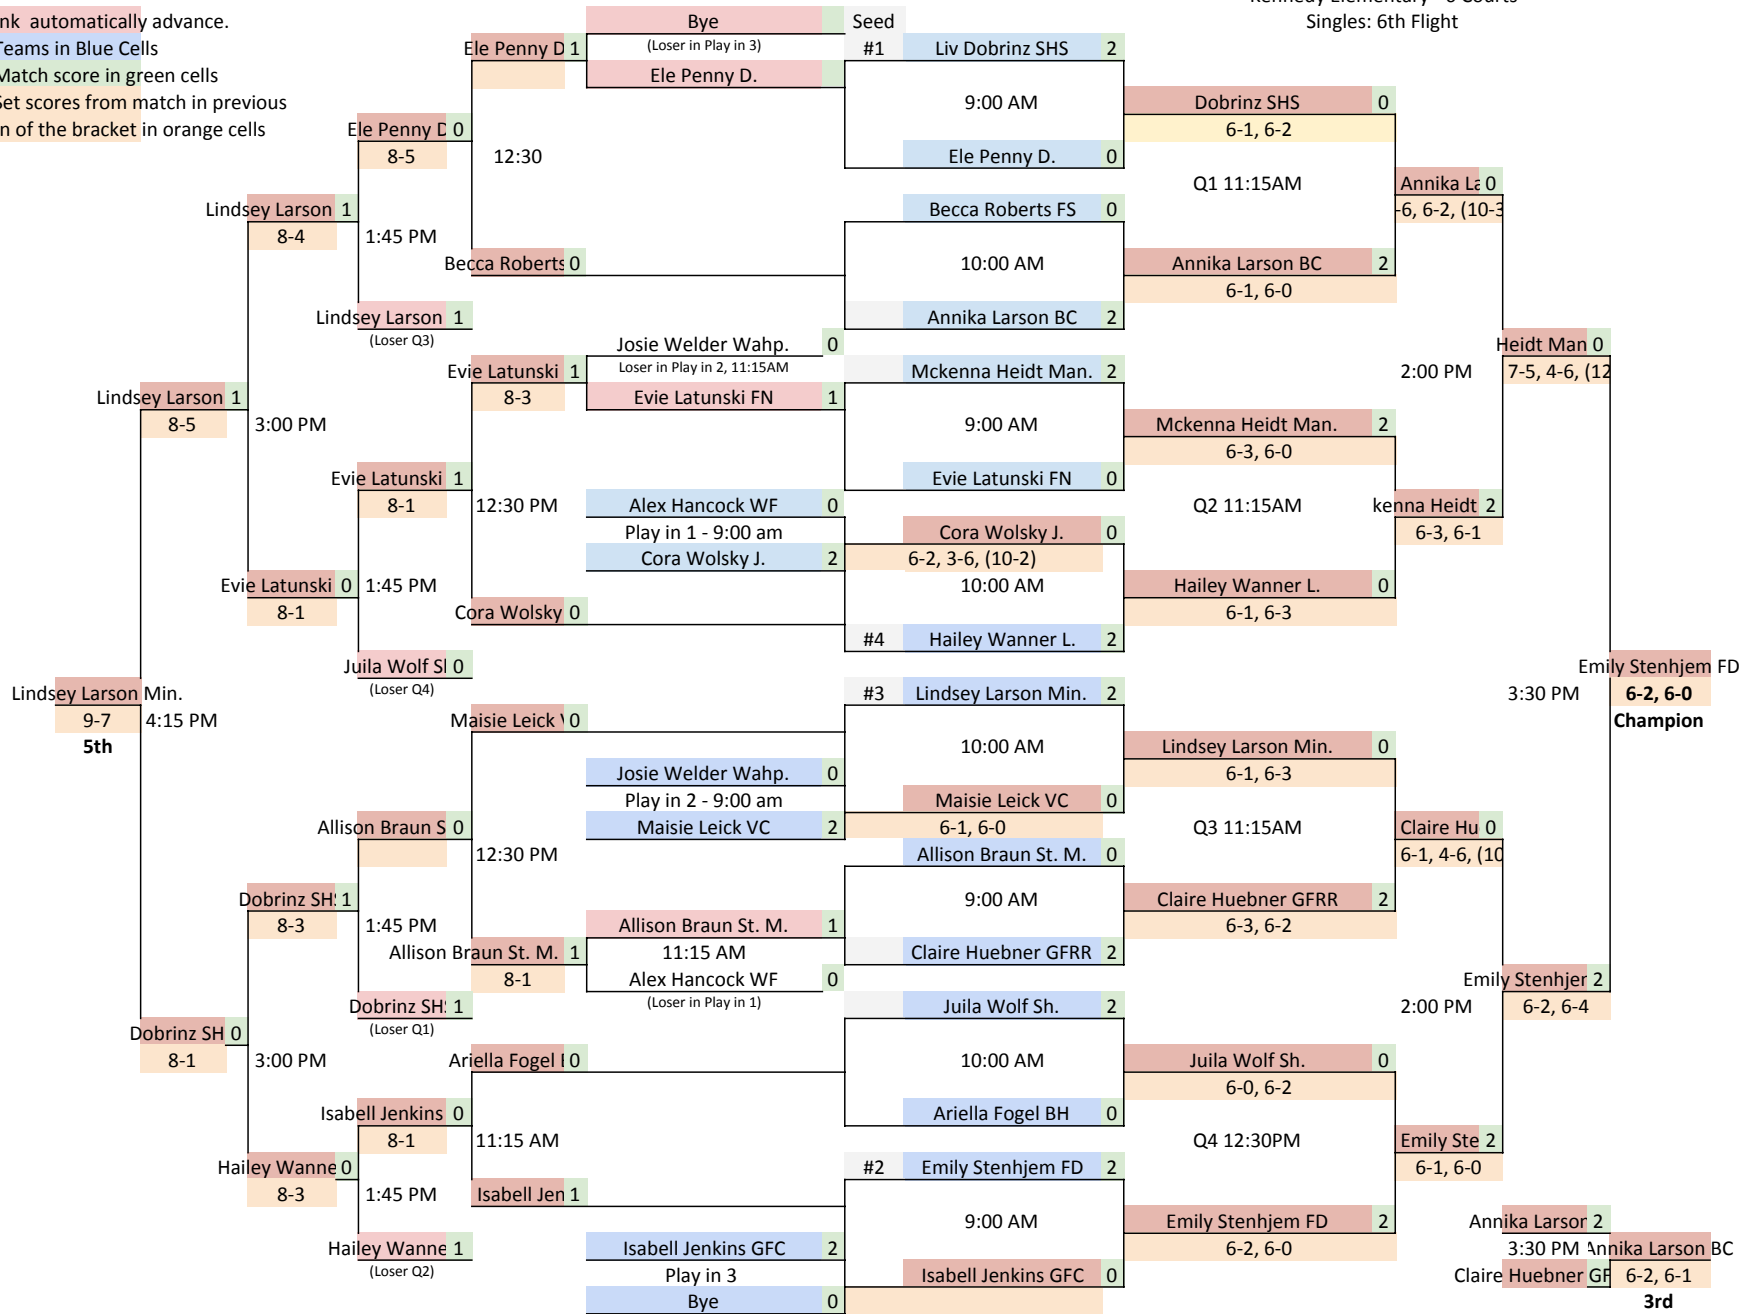

NOTES

Red/pink automatically advance.

Enter Teams in Blue Cells

Enter Match score in green cells

Enter Set scores from match in previous portion of the bracket in orange cells

Singles #2

West Fargo High School - 6 courts
Singles: 2nd Flight

Singles #5

NOTES

- Red/pink automatically advance.
- Enter Teams in Blue Cells
- Enter Match score in green cells
- Enter Set scores from match in previous portion of the bracket in orange cells

Discovery - 6 Courts
Singles: 5th Flight

NOTES

- Red/pink automatically advance.
- Enter Teams in Blue Cells
- Enter Match score in green cells
- Enter Set scores from match in previous portion of the bracket in orange cells

Singles #6

Kennedy Elementary - 6 Courts
Singles: 6th Flight

Doubles #1

Fargo South - 5 Courts
Doubles: 1st Flight

NOTES

Red/pink automatically advance.

Enter Teams in Blue Cells

Enter Match score in green cells

Enter Set scores from match in previous

Doubles #2